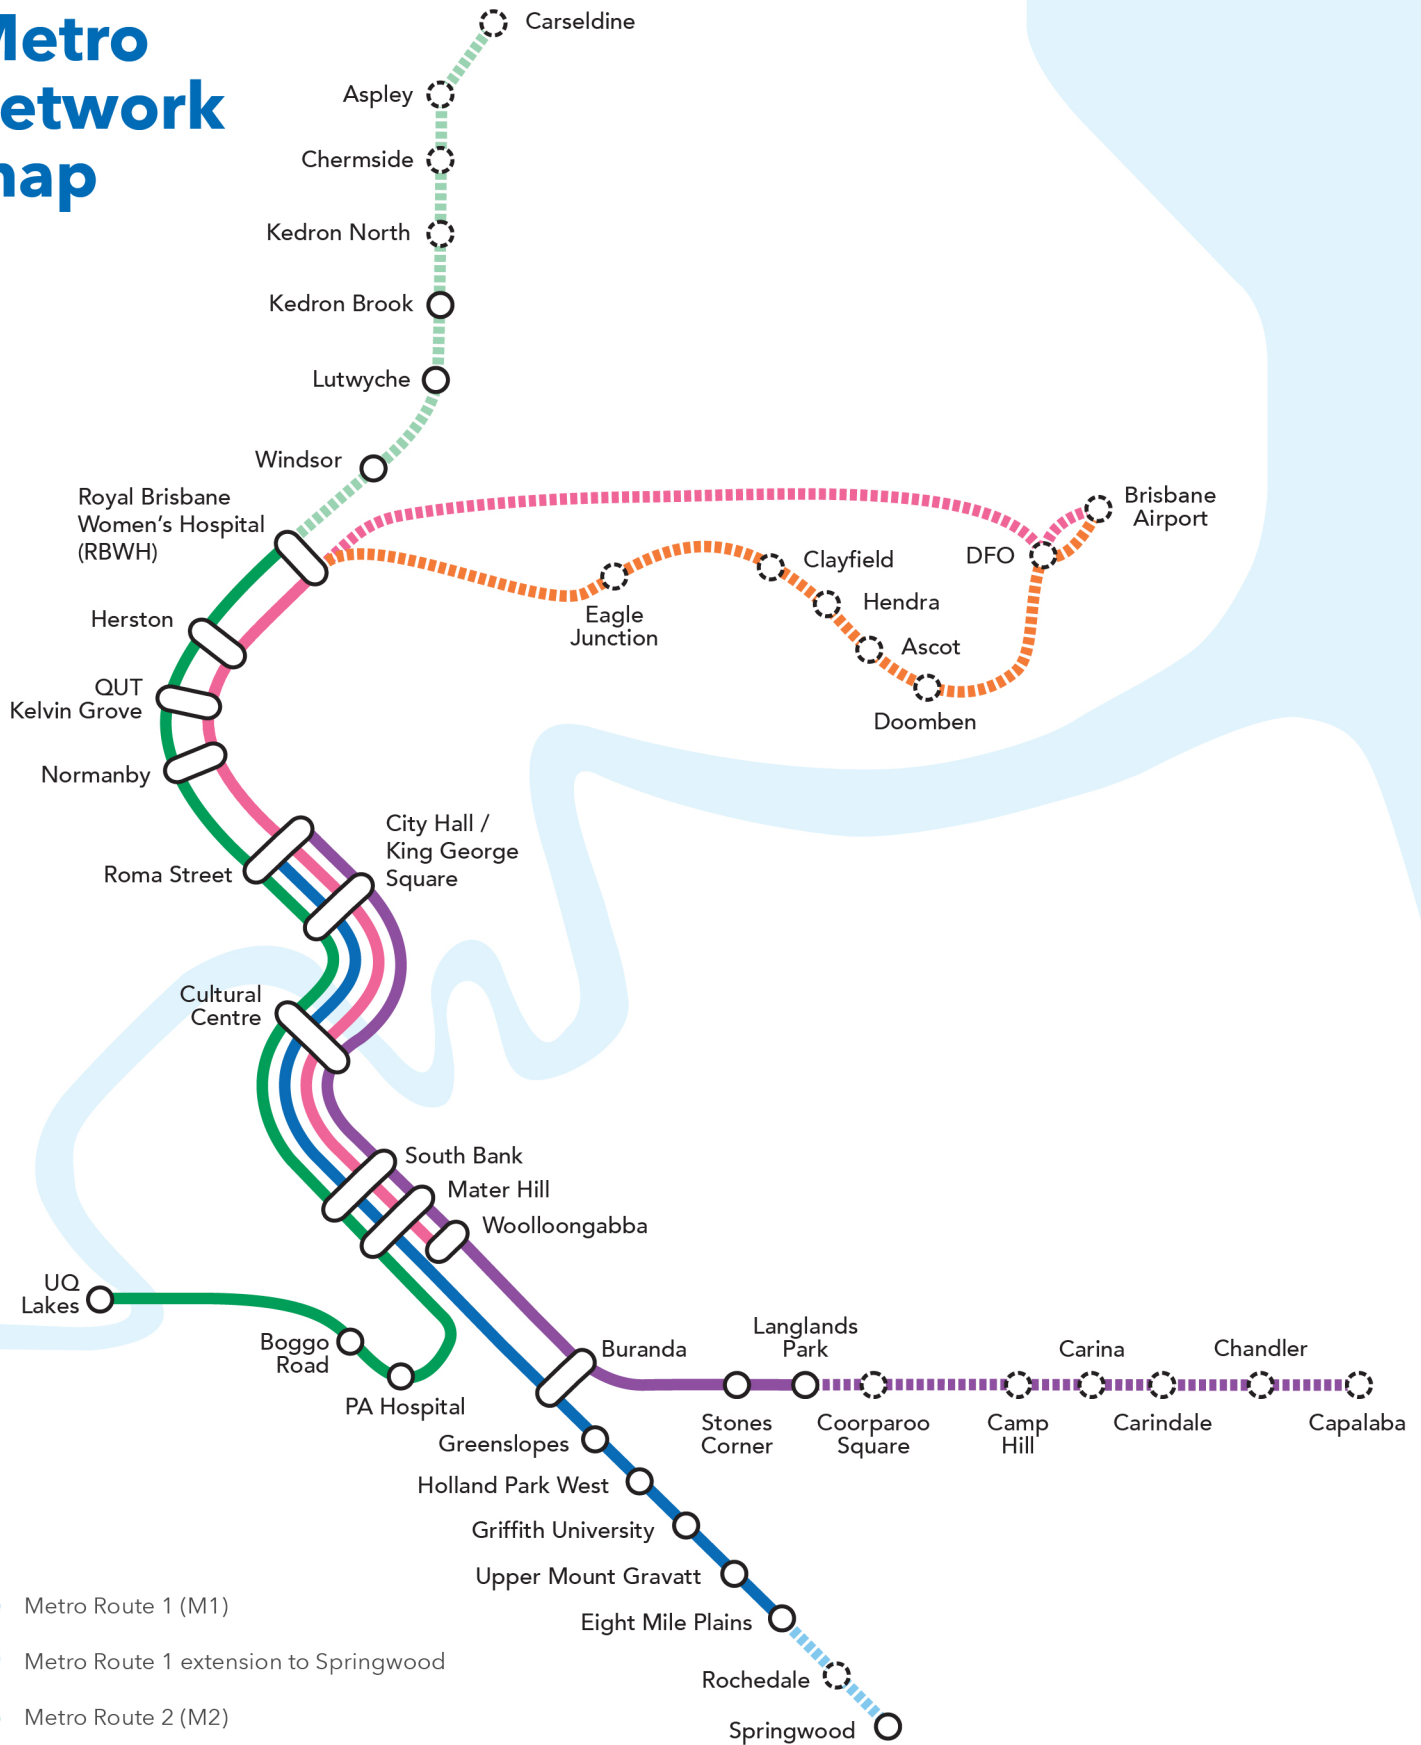

Metro network map

- Metro Route 1 (M1)
- Metro Route 1 extension to Springwood
- Metro Route 2 (M2)
- Metro Route 2 extension to Carseldine
- Metro Route 3 to Capalaba (M3)
- Metro Route 4 to Airport (Airport Link option)
- Metro Route 4 to Airport (Doomben Line option)
- Busway station
- Future busway station